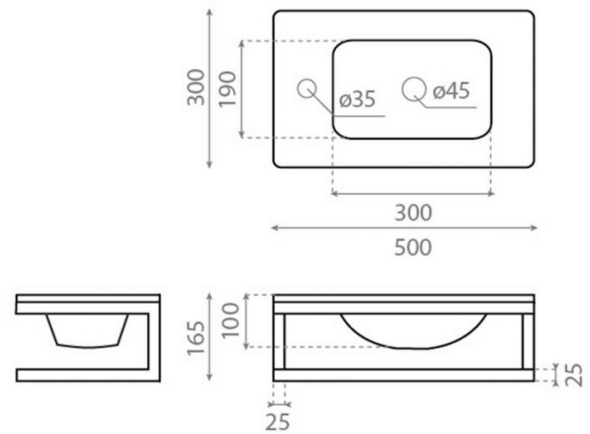

Stainless steel support towel rail (top)

Ref. 3012 SUP

500x300x165 mm.

Features

Stainless steel support towel rail
Valid for ref.: 0522 y ref.: 0312 Top
washbasins
Dimensions: 500x300x165 mm.